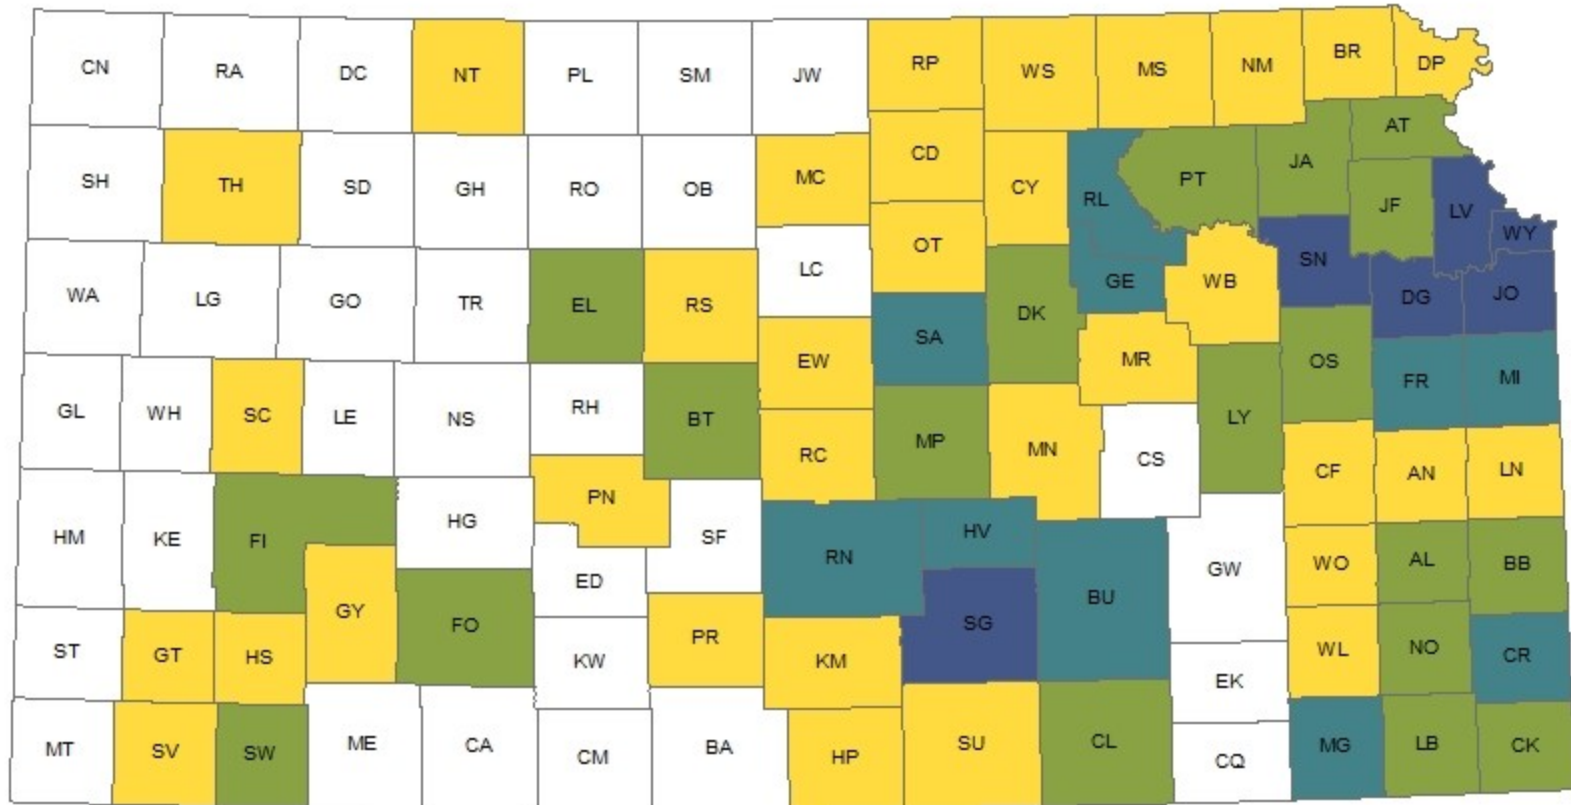

Population Density By County of Residence Kansas, 2019

State Rate: 35.6

Legend

Figure B6