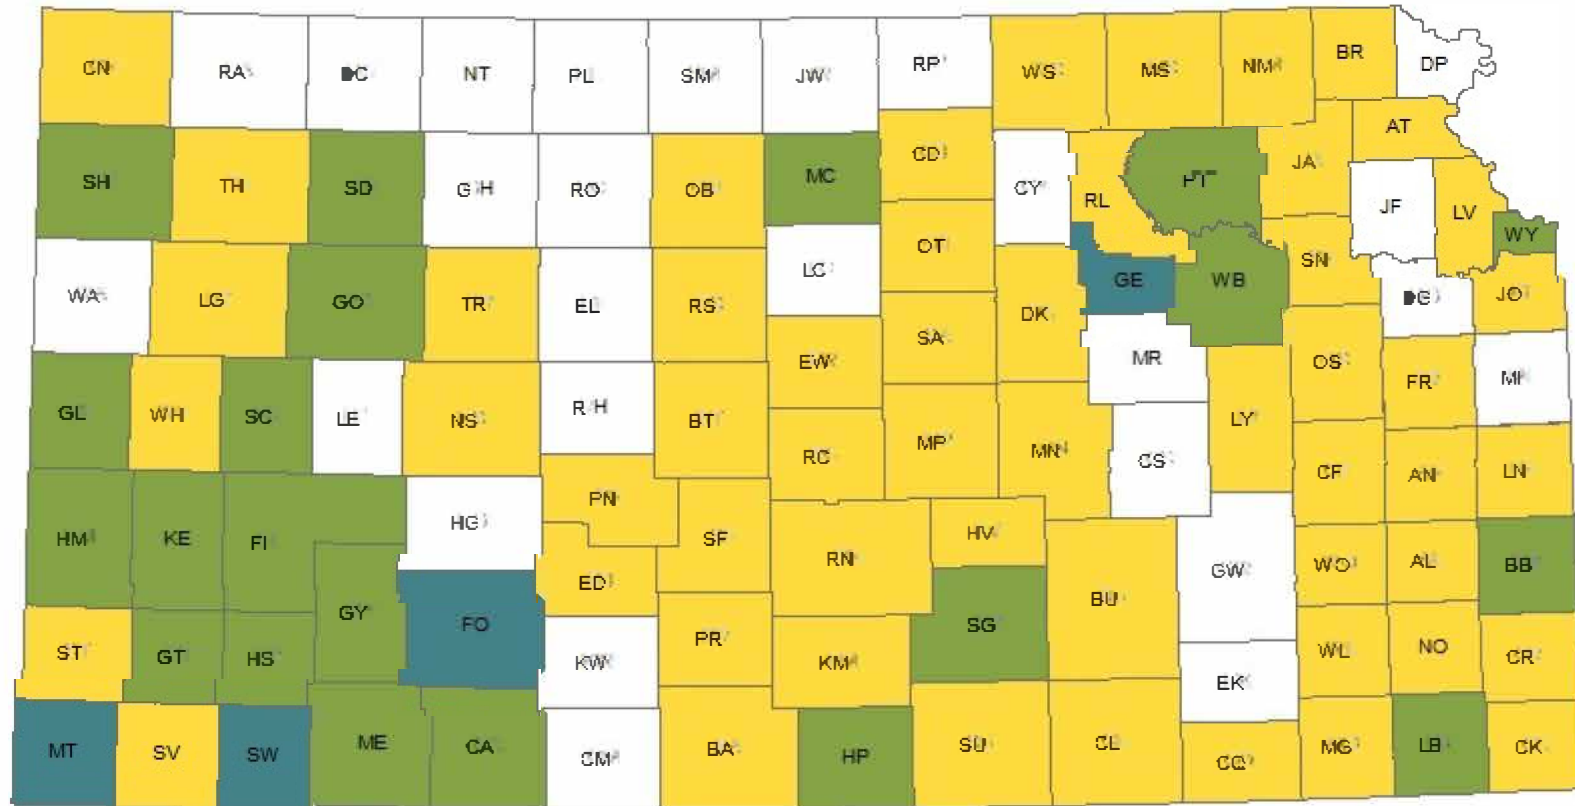

# Birth Rate By County of Residence Kansas, 2019

Live Births per 1,000 population

State Rate 12.1

### Legend

Figure C5