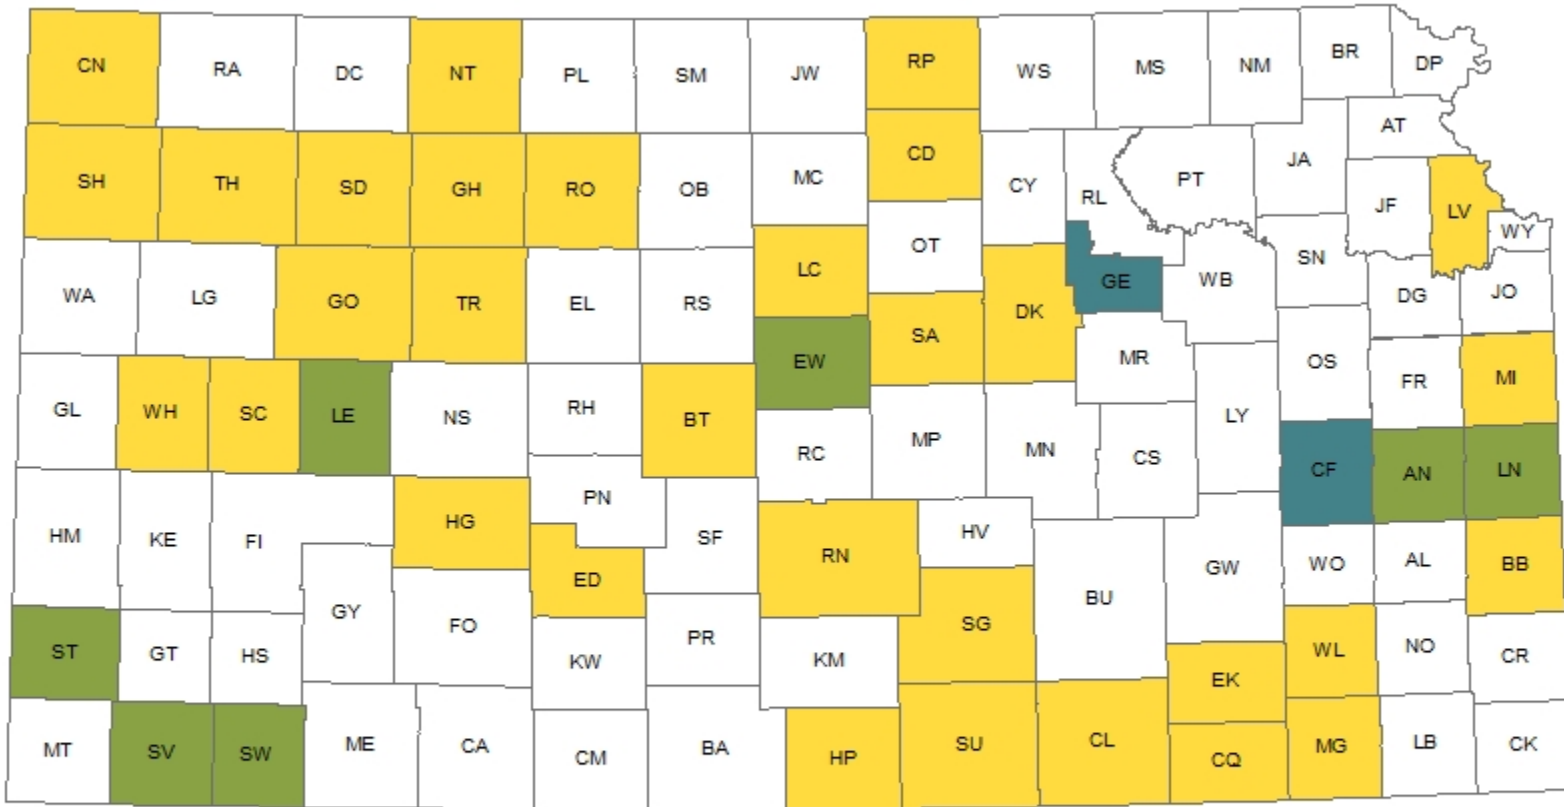

Marriage Dissolution Rates By County of Occurrence Kansas, 2017

Marriage Dissolutions per 1,000 population

State Rate: 2.2

Legend

Figure F8