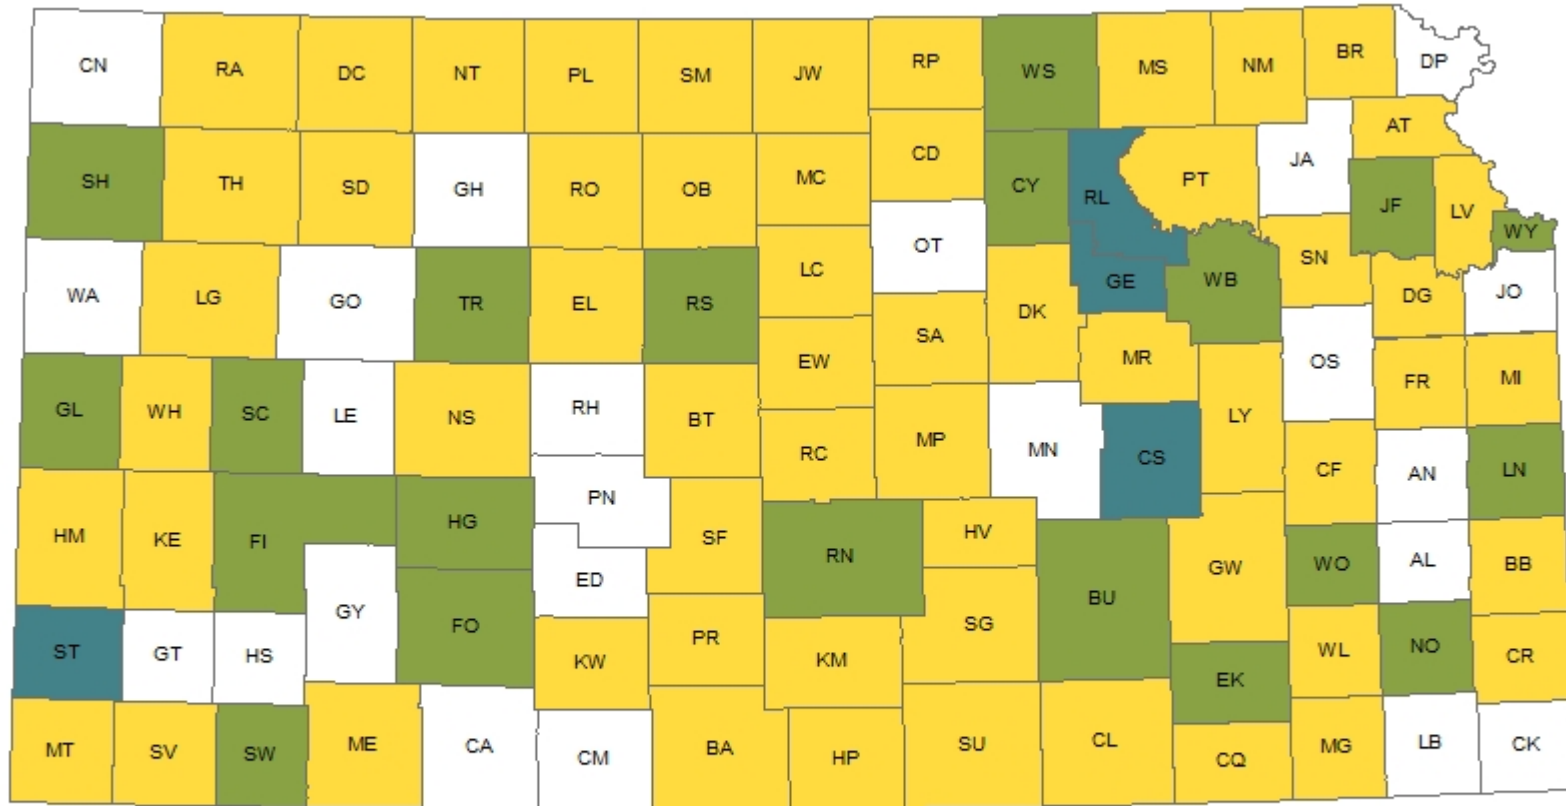

## Marriage Rates by County of Occurrence Kansas, 2017

Marriages per 1,000 population

State Rate 5.9

### Legend

Figure F7