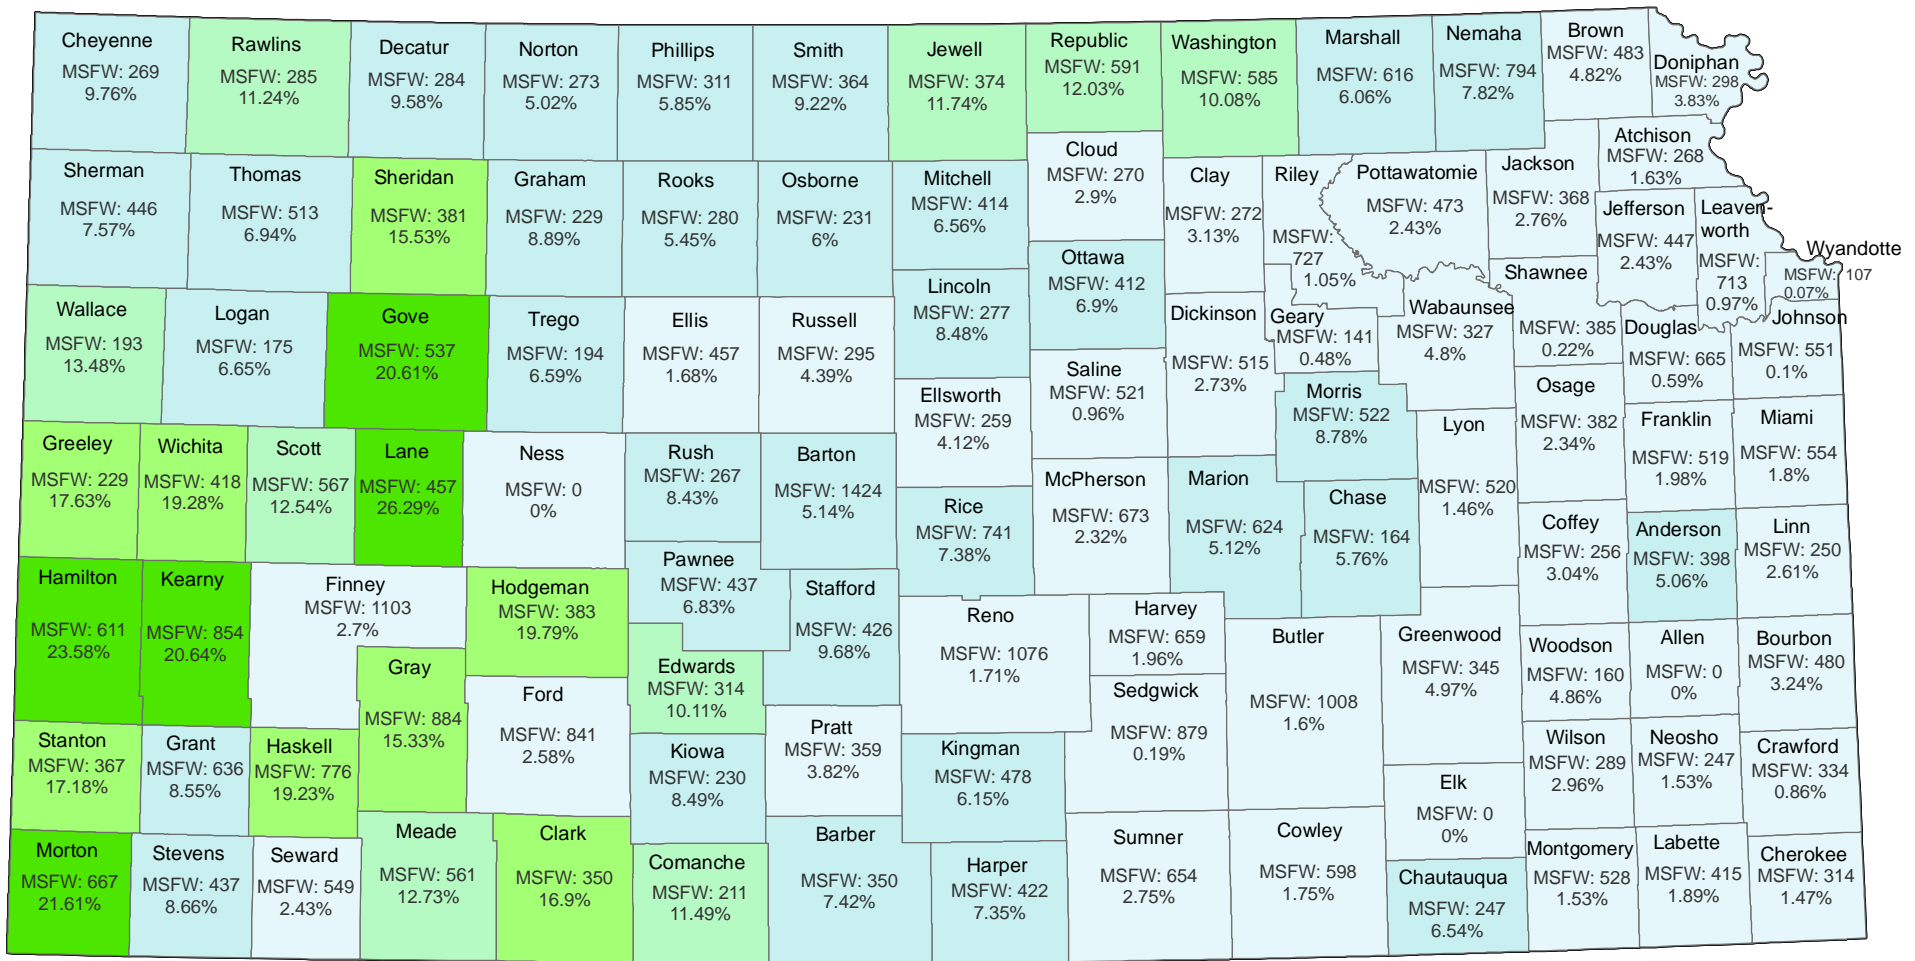

2007 Percentage of Hired Farm Work Labor to Total Population

Farm Work Labor (FWL) Percentage of Total County Population

Data Source: 2007 Agriculture Census and 2007 U.S. Census Population Estimates
 Provided by: KS Department of Health and Environment, Bureau of Community Health Systems