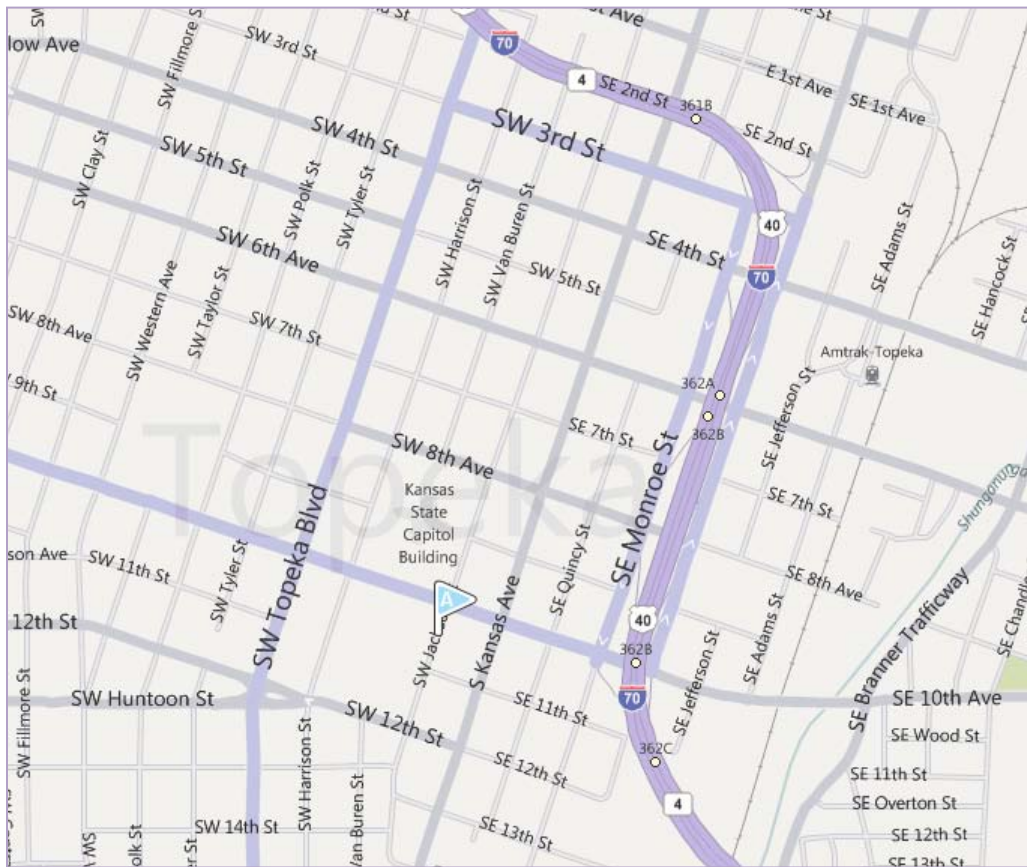

DIRECTIONS TO KDHE

CAPITOL COMPLEX - TOPEKA, KANSAS

VISITOR PARKING

- LEGEND**
- -VISITOR ENTRANCE
 - VISITOR PARKING
 - ATM -ATM MACHINE
 - BICYCLE RACK

KDHE Public Parking

- Free (Visitors Only)
- Metered Parking