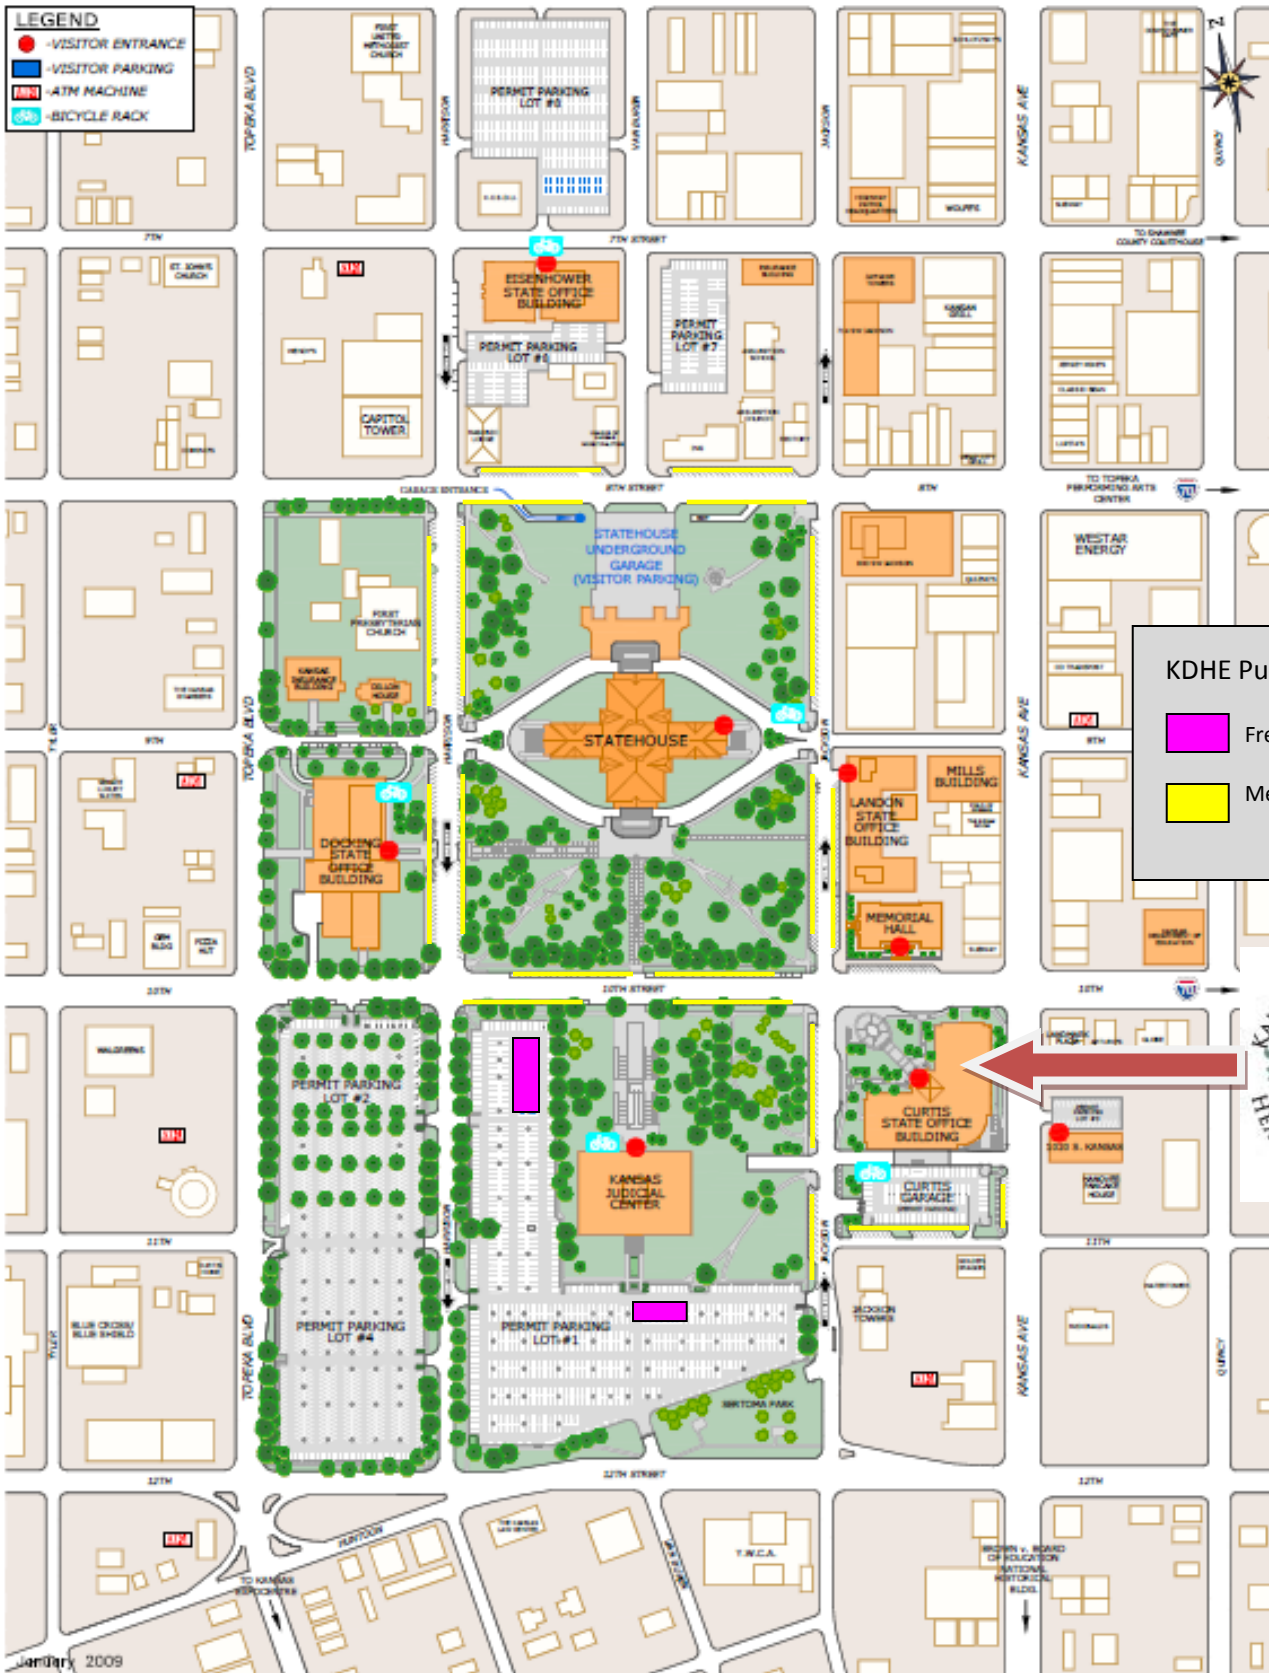

DIRECTIONS TO KDHE

CAPITOL COMPLEX - TOPEKA, KANSAS

VISITOR PARKING

- LEGEND**
- -VISITOR ENTRANCE
 - VISITOR PARKING
 - ATM -ATM MACHINE
 - BICYCLE RACK

KDHE Public Parking

- Free (Visitors Only)
- Metered Parking