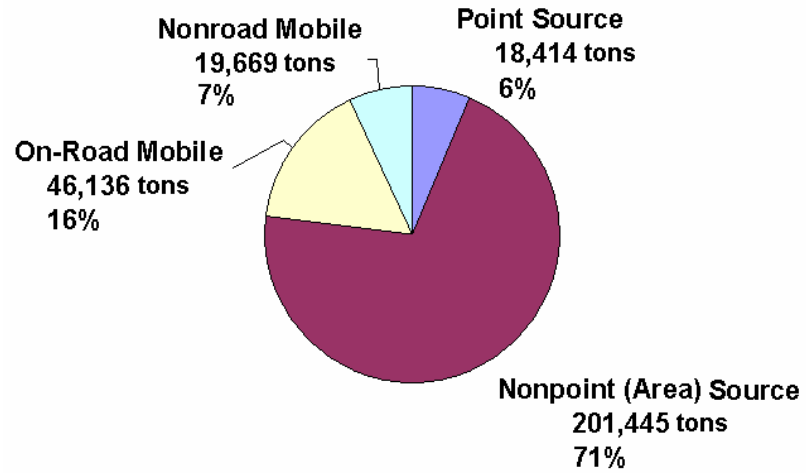

2008 Kansas VOC Emissions by Source Category

Statewide

Johnson & Wyandotte Counties

Sedgwick County