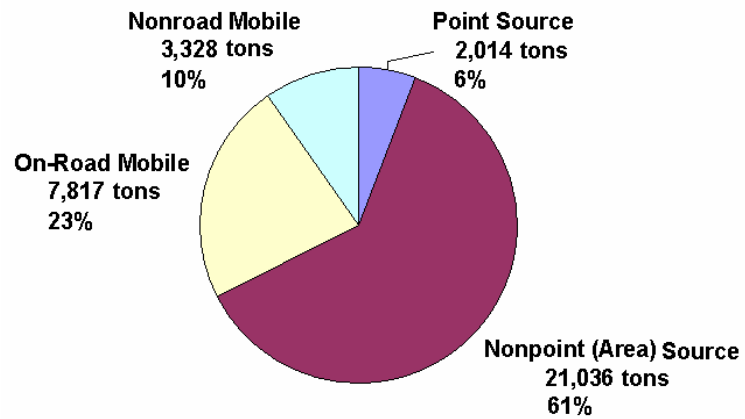

2008 Kansas VOC Emissions by Source Category

Statewide

Johnson & Wyandotte Counties

Sedgwick County