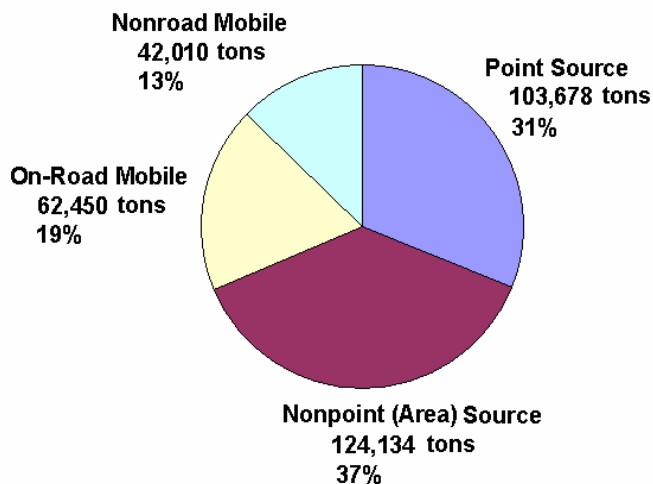

# 2008 Kansas NO<sub>x</sub> Emissions by Source Category

## Statewide

## Sedgwick County