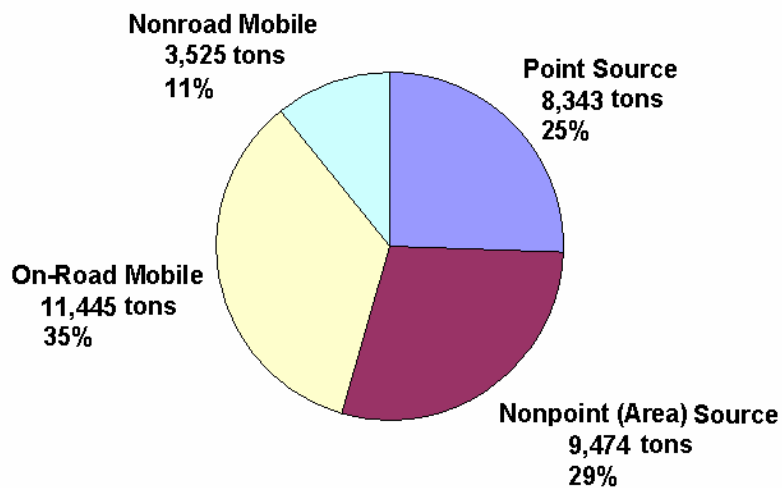

# 2008 Kansas NO<sub>x</sub> Emissions by Source Category

## Statewide

## Sedgwick County