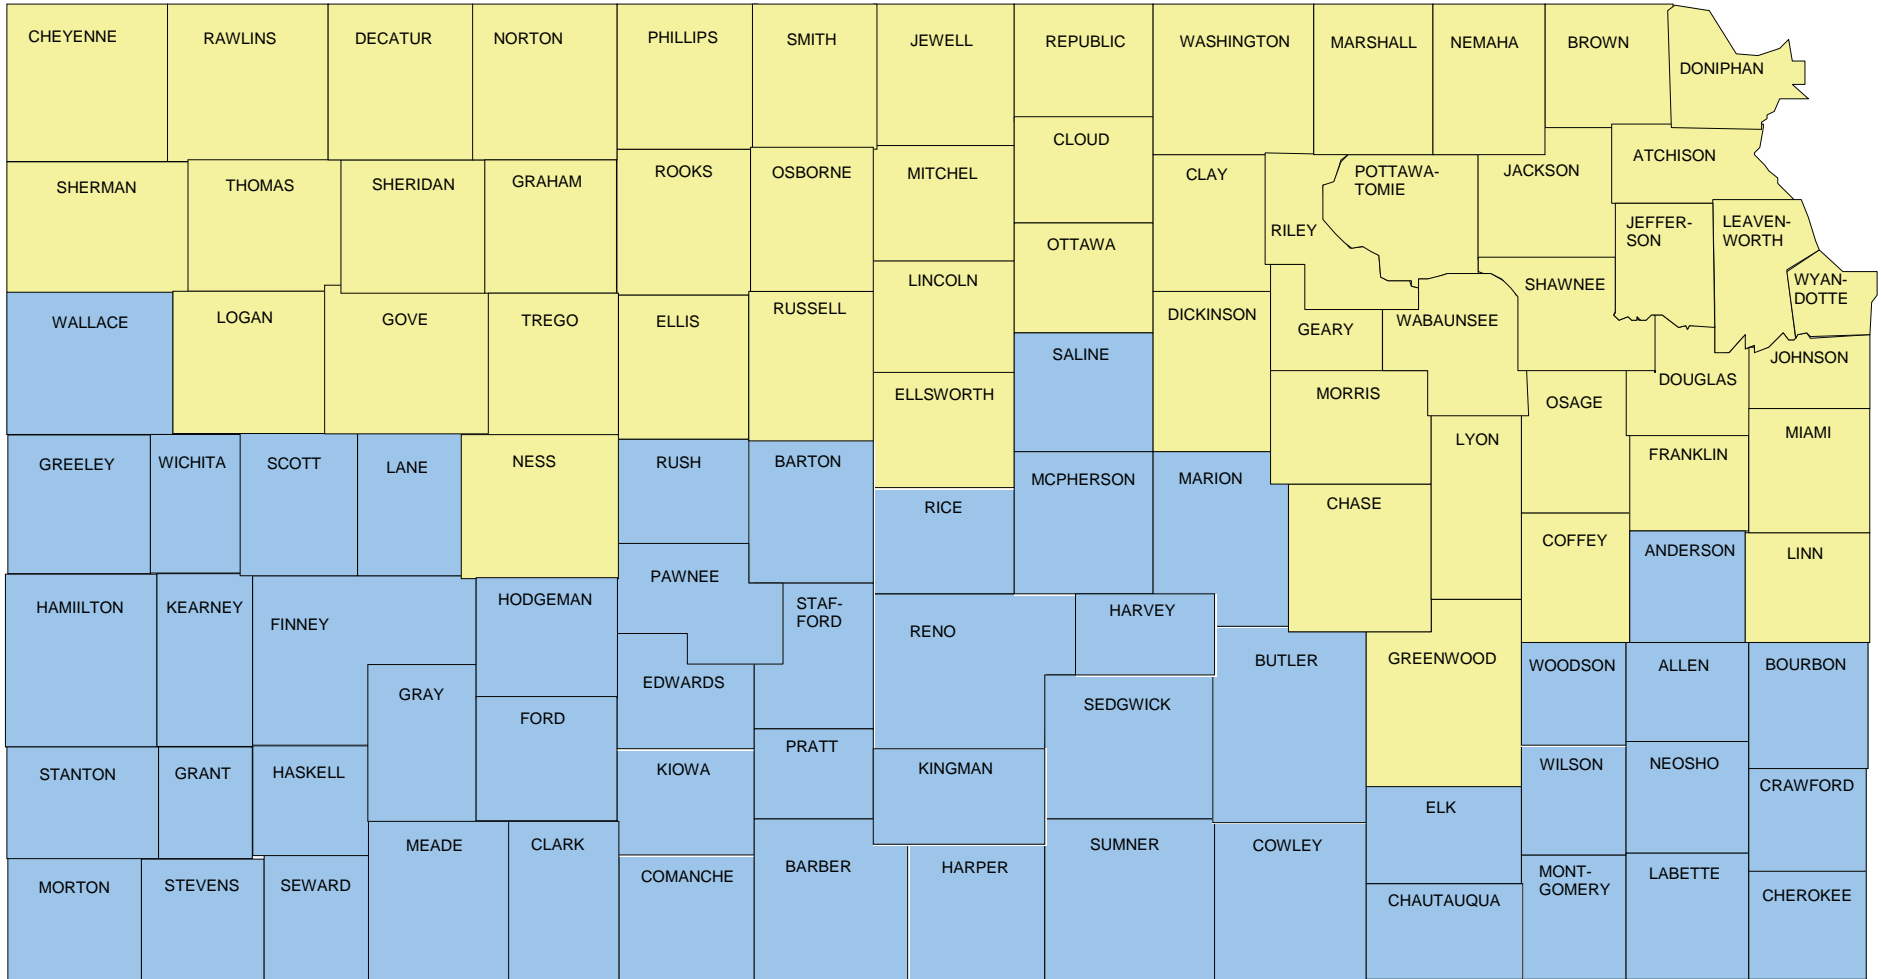

Planning Development & Review Team

Yellow—Jamie Hemler (jhemler@kdheks.gov) 785-296-5529
 Light Blue—Emily Nickel (enickel@kdheks.gov) 785-296-5201

Updated
 July 8, 2011

<i>County Name</i>	<i>Reviewer</i>	<i>County Name</i>	<i>Reviewer</i>	<i>County Name</i>	<i>Reviewer</i>	<i>County Name</i>	<i>Reviewer</i>
Allen	Emily	Gove	Jamie	Montgomery	Emily	Stanton	Emily
Anderson	Emily	Graham	Jamie	Morris	Jamie	Stevens	Emily
Atchison	Jamie	Grant	Emily	Morton	Emily	Sumner	Emily
Barber	Emily	Gray	Emily	Nemaha	Jamie	Thomas	Jamie
Barton	Emily	Greeley	Emily	Neosho	Emily	Trego	Jamie
Bourbon	Emily	Greenwood	Jamie	Ness	Jamie	Wabaunsee	Jamie
Brown	Jamie	Hamilton	Emily	Norton	Jamie	Wallace	Emily
Butler	Emily	Harper	Emily	Osage	Jamie	Washington	Jamie
Chase	Jamie	Harvey	Emily	Osborne	Jamie	Wichita	Emily
Chautauqua	Emily	Haskell	Emily	Ottawa	Jamie	Wilson	Emily
Cherokee	Emily	Hodgeman	Emily	Pawnee	Emily	Woodson	Emily
Cheyenne	Jamie	Jackson	Jamie	Phillips	Jamie	Wyandotte	Jamie
Clark	Emily	Jefferson	Jamie	Pottawatomie	Jamie		
Clay	Jamie	Jewell	Jamie	Pratt	Emily		
Cloud	Jamie	Johnson	Jamie	Rawlins	Jamie		
Coffey	Jamie	Kearny	Emily	Reno	Emily		
Comanche	Emily	Kingman	Emily	Republic	Jamie		
Cowley	Emily	Kiowa	Emily	Rice	Emily		
Crawford	Emily	Labette	Emily	Riley	Jamie		
Decatur	Jamie	Lane	Emily	Rooks	Jamie		
Dickinson	Jamie	Leavenworth	Jamie	Rush	Emily		
Doniphan	Jamie	Lincoln	Jamie	Russell	Jamie		
Douglas	Jamie	Linn	Jamie	Saline	Emily		
Edwards	Emily	Logan	Jamie	Scott	Emily		
Elk	Emily	Lyon	Jamie	Sedgwick	Emily		
Ellis	Jamie	Marion	Emily	Seward	Emily		
Ellsworth	Jamie	Marshall	Jamie	Shawnee	Jamie		
Finney	Emily	McPherson	Emily	Sheridan	Jamie		
Ford	Emily	Meade	Emily	Sherman	Jamie		
Franklin	Jamie	Miami	Jamie	Smith	Jamie		
Geary	Jamie	Mitchell	Jamie	Stafford	Emily		