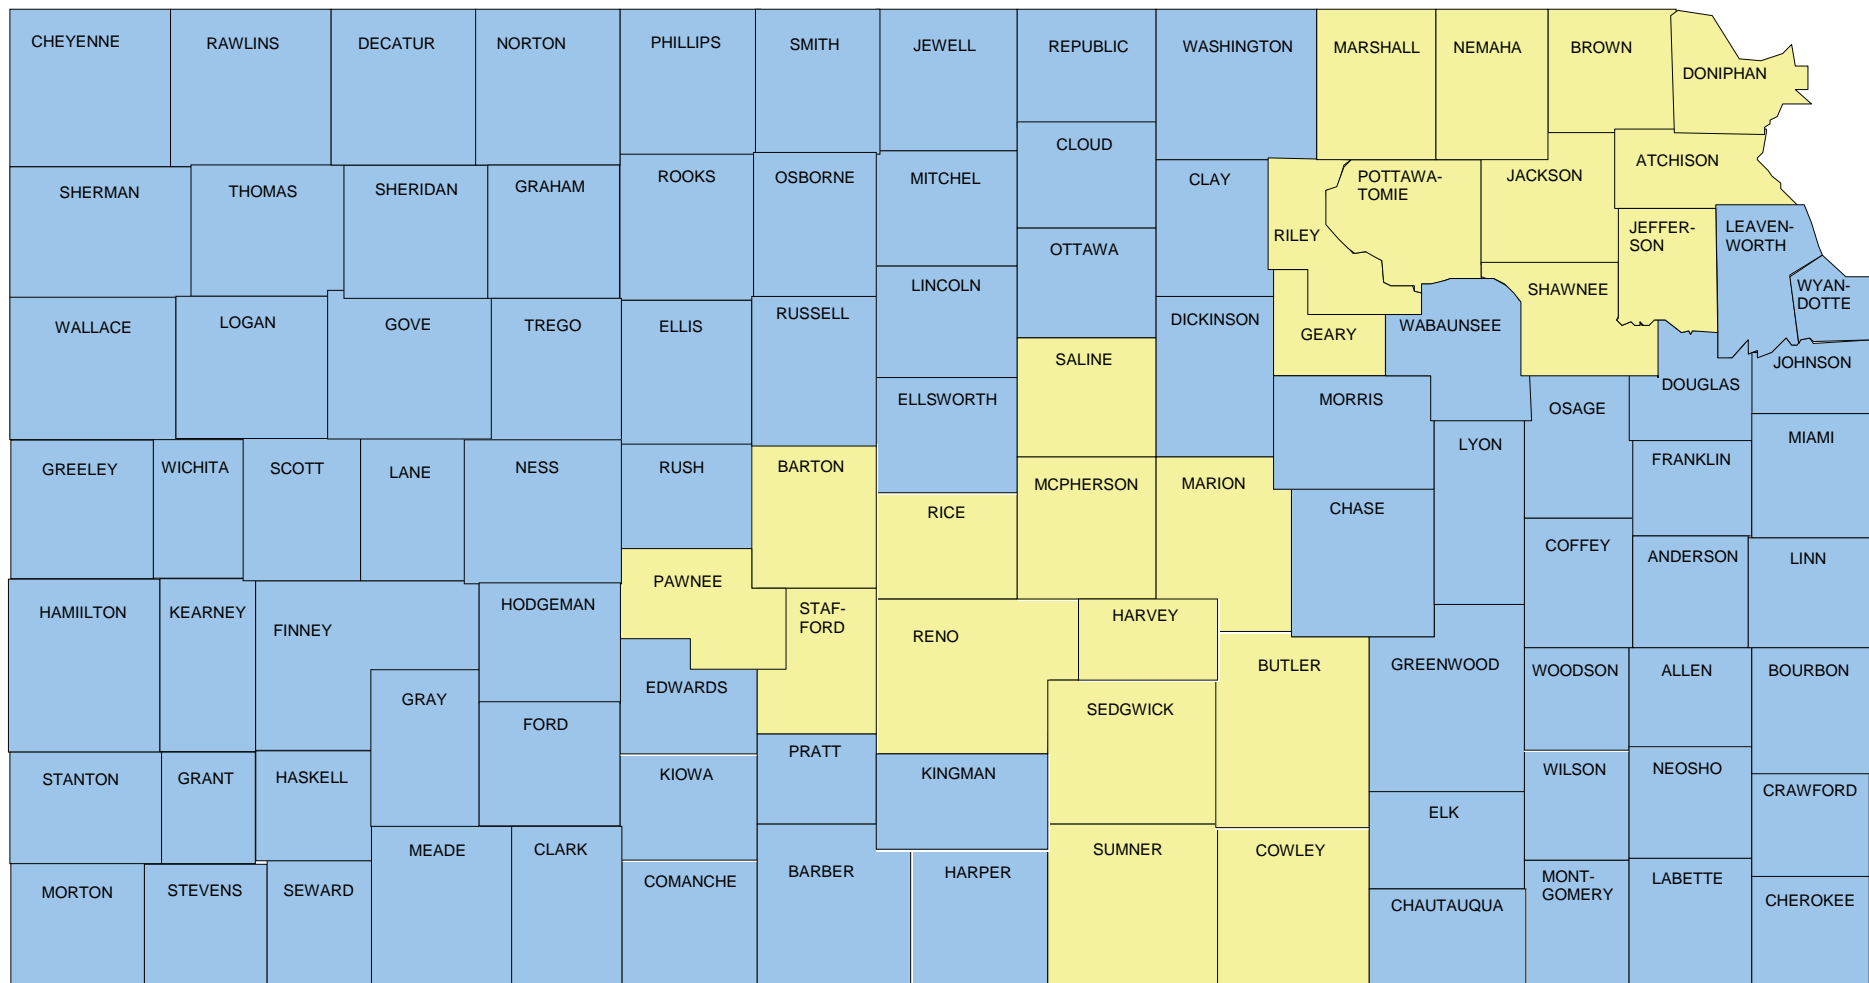

Field Technical Assistance Team

Light Blue—Barry Autrey (bautrey@kdheks.gov) 785-291-3243
 Yellow—Gilbert Tabares (gtabares@kdheks.gov) 785-296-3380

Updated
 July 8, 2011

<i>County</i>	<i>TA Provider</i>	<i>County</i>	<i>TA Provider</i>	<i>County</i>	<i>TA Provider</i>	<i>County</i>	<i>TA Provider</i>
Allen	Barry	Gove	Barry	Montgomery	Barry	Stanton	Barry
Anderson	Barry	Graham	Barry	Morris	Barry	Stevens	Barry
Atchison	Gilbert	Grant	Barry	Morton	Barry	Sumner	Gilbert
Barber	Barry	Gray	Barry	Nemaha	Gilbert	Thomas	Barry
Barton	Gilbert	Greeley	Barry	Neosho	Barry	Trego	Barry
Bourbon	Barry	Greenwood	Barry	Ness	Barry	Wabaunsee	Barry
Brown	Gilbert	Hamilton	Barry	Norton	Barry	Wallace	Barry
Butler	Gilbert	Harper	Barry	Osage	Barry	Washington	Barry
Chase	Barry	Harvey	Gilbert	Osborne	Barry	Wichita	Barry
Chautauqua	Barry	Haskell	Barry	Ottawa	Barry	Wilson	Barry
Cherokee	Barry	Hodgeman	Barry	Pawnee	Gilbert	Woodson	Barry
Cheyenne	Barry	Jackson	Gilbert	Phillips	Barry	Wyandotte	Barry
Clark	Barry	Jefferson	Gilbert	Pottawatomie	Gilbert		
Clay	Barry	Jewell	Barry	Pratt	Barry		
Cloud	Barry	Johnson	Barry	Rawlins	Barry		
Coffey	Barry	Kearny	Barry	Reno	Gilbert		
Comanche	Barry	Kingman	Barry	Republic	Barry		
Cowley	Gilbert	Kiowa	Barry	Rice	Gilbert		
Crawford	Barry	Labette	Barry	Riley	Gilbert		
Decatur	Barry	Lane	Barry	Rooks	Barry		
Dickinson	Barry	Leavenworth	Barry	Rush	Barry		
Doniphan	Gilbert	Lincoln	Barry	Russell	Barry		
Douglas	Barry	Linn	Barry	Saline	Gilbert		
Edwards	Barry	Logan	Barry	Scott	Barry		
Elk	Barry	Lyon	Barry	Sedgwick	Gilbert		
Ellis	Barry	Marion	Gilbert	Seward	Barry		
Ellsworth	Barry	Marshall	Gilbert	Shawnee	Gilbert		
Finney	Barry	McPherson	Gilbert	Sheridan	Barry		
Ford	Barry	Meade	Barry	Sherman	Barry		
Franklin	Barry	Miami	Barry	Smith	Barry		
Geary	Gilbert	Mitchell	Barry	Stafford	Gilbert		